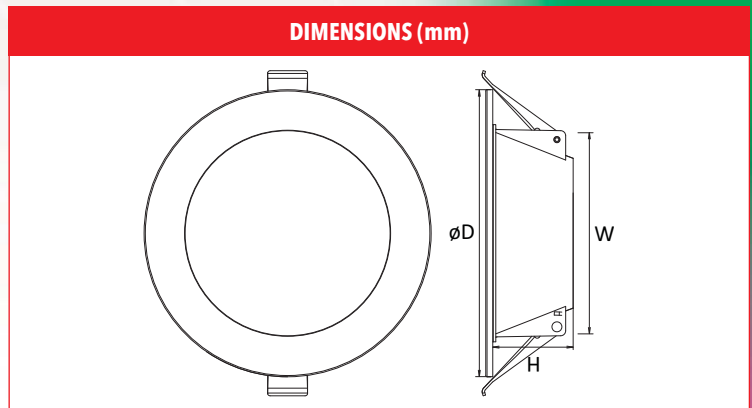

Dimming Options

- Trailing and leading edge
- Universal

CERTIFICATION	IP RATING	DIMMABLE
IC-4	COLOUR CHANGE	BOX | CTN QTY
		1 | 30