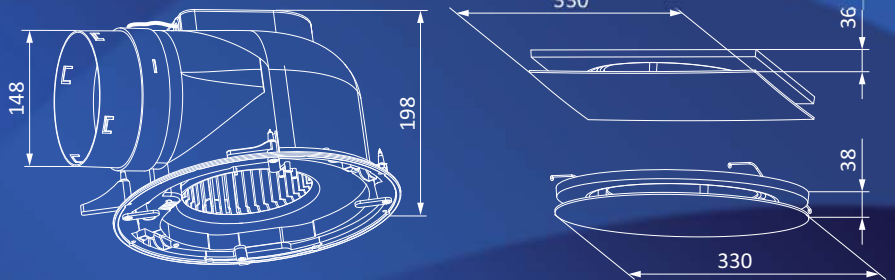

NEW

Ultra Header Box Fan & Grilles

Features

- Ultra-modern low profile design
- 150mm side ducted outlet
- High efficiency due to its forward curved impeller
- Low air resistance due to the integrated backdraft damper
- Silent operation due to optimised casing design
- Replaceable decorative round or square grilles to suit any modern décor
- 300mm cut-out

Model	Ultra
Frequency [Hz]	50
Voltage [V]	220-240
Fan power [W]	57
Fan current @ 230V [A]	0.25
Max. airflow [m ³ /h (l/s)]	482 (134)
SFP [W/l/s]	0.43
Sound pressure level [dBA]*	36

* Sound pressure level measured in free space at a distance of 3 meters from the fan.

Part No.	Description
BLAULTRA	Header Box Fan 300mm Round Fan Housing with 150mm Side Duct outlet
BLAULTRASQGRILLE	Matt White Square Grille to suit BLAULTRA Fan
BLAULTRAROGGRILLE	Matt White Round Grille to suit BLAULTRA Fan