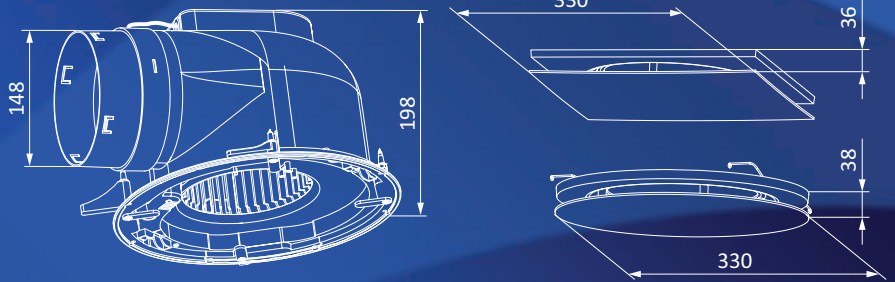

Ultra Header Box Fan & Grilles

Features

- Ultra-modern low profile design
- 150mm side ducted outlet
- High efficiency due to its forward curved impeller
- Low air resistance due to the integrated backdraft damper
- Silent operation due to optimised casing design
- Replaceable decorative round or square grilles to suit any modern décor
- 300mm cut-out

Model	Ultra
Frequency [Hz]	50
Voltage [V]	220-240
Fan power [W]	57
Fan current @ 230V [A]	0.25
Max. airflow [m ³ /h (l/s)]	482 (133)
SFP [W/l/s]	0.43
Sound pressure level [dBA]*	36

* Sound pressure level measured in free space at a distance of 3 meters from the fan.

Part No.	Description
BLAULTRA	Header Box Fan 300mm Round Fan Housing with 150mm Side Duct outlet
BLAULTRASQGRILLE	Matt White Square Grille to suit BLAULTRA Fan
BLAULTRAROGGRILLE	Matt White Round Grille to suit BLAULTRA Fan