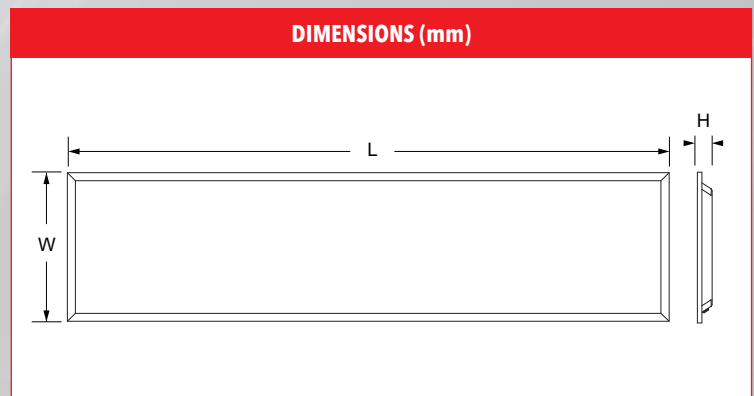

Installation Options

- Pendant
- Recessed

CERTIFICATION	IP RATING	DIMMABLE
COLOUR CHANGE	BOX | CTN QTY	
	1 | 5