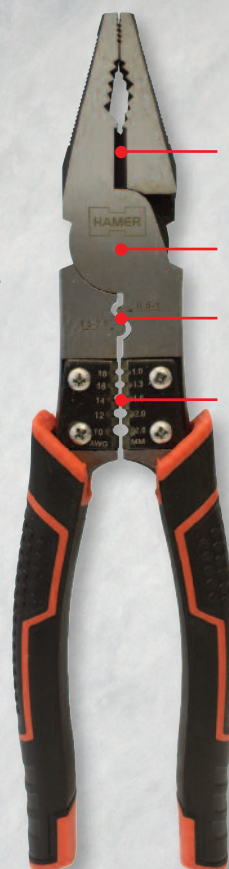

NEW

HAMER

Universal Pliers Range

Long cutting blade for wider insulated cables
High leverage hinge makes cutting cable easier

Front

Wide cable zone so cutters don't jam on insulation
Recessed crimper allows for perfect placement of lugs

Honed cutting blade
High leverage hinge
2 inbuilt crimping nests
5 cable size stripper attachments

Universal Pliers - Moulded Grip shown

Cable Termination Pliers

| | Control Grip | Moulded | Insulated |
|--------------|--------------|---------------|----------------|
| HANDLE TYPES | <p>PU-8</p> | <p>PUMG-8</p> | <p>PUINS-8</p> |