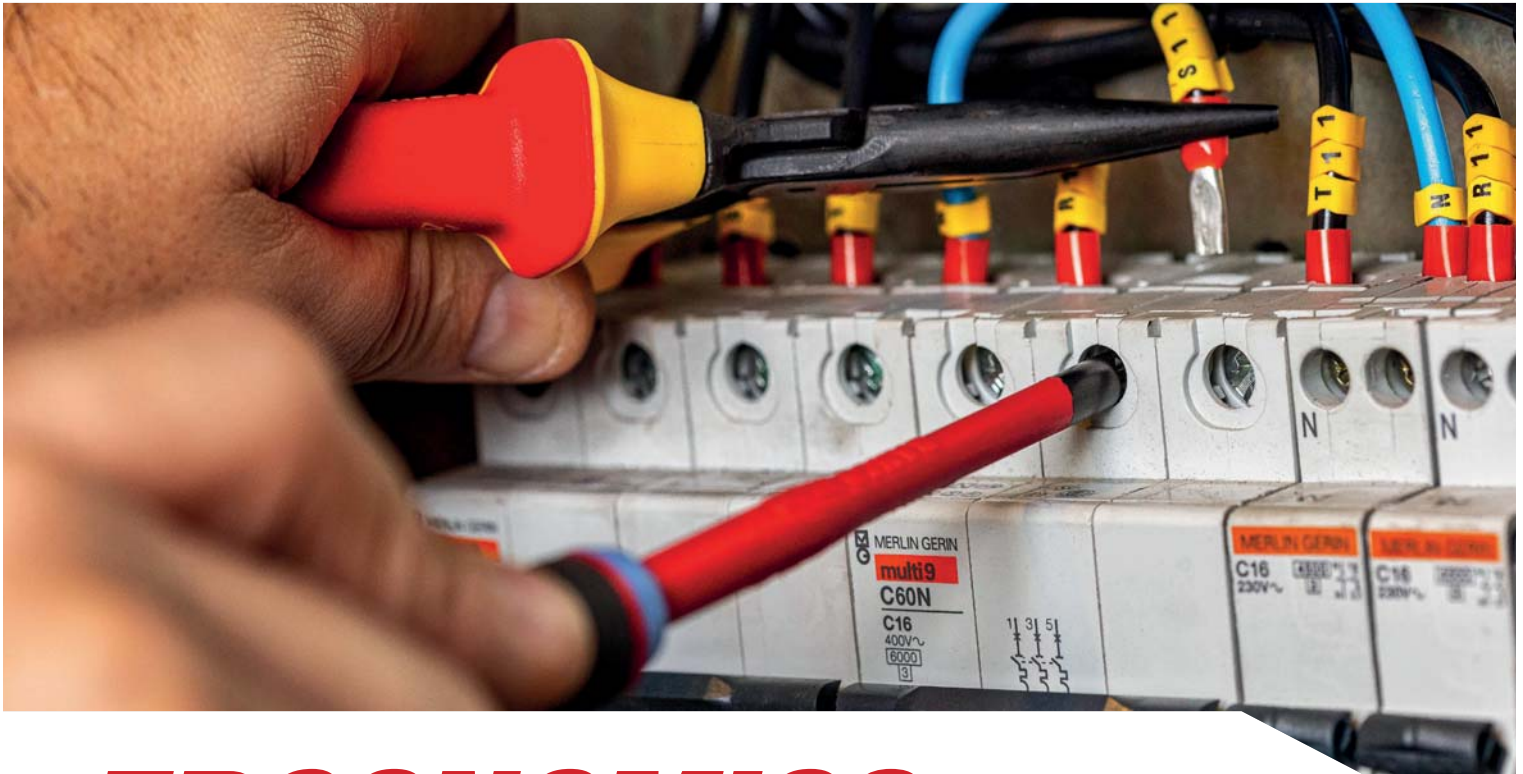

BAHCO®

ERGONOMICS ***WHERE IT MATTERS***

THE ERGO™ 1000V INSULATED PLIERS FROM BAHCO

With serrated jaws, hardened teeth and extra large shoulders our 1000v insulated range of pliers works to IEC 60900 for live equipment.

The soft TPE layer over a strong PP handle make it easier to use, more comfortable to hold and significantly more functional. Reducing muscle tension and risk of accidents and injuries, while increasing job satisfaction, productivity and profitability.

IEC60900 1000V

FOLLOW THE FISH! BAHCO.COM.AU