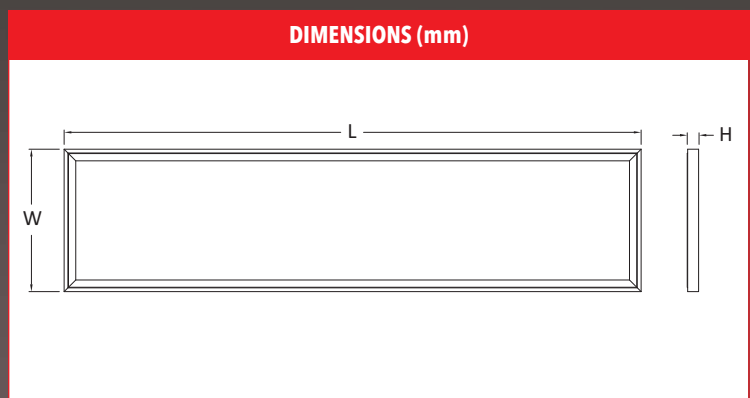

TRADE\$AVE

Cyanosis Flat Panel For Ceilings

Features

- Ultra slim polystyrene diffuser
- Extruded aluminium frame
- High efficiency SMD chips
- Constant current flicker free driver
- 0.6m flex & plug
- Operating temp: -20°C to +45°C
- IP40 rated
- UGR19
- COI <3.3

Installation Options

- Recessed plaster ceiling installation (plaster frame is required)
- Surface mounted installation (surface mounted frame is required)
- Suspended (suspension kit is required)

CERTIFICATION	IP RATING	DIMMABLE
COLOUR TEMP	DOUBLE INSULATED	BOX CTN QTY
		1 5

Part No.	Voltage	Watt	PF	CCT	Ra	Lumens	Beam Angle	Lifetime hrs	Fitting Colour	Dimensions (L x W x H)mm
TSFP301204KCYA	200-240V	38W	0.9	4000K	95	3600	90°	40,000	White	1195 x 295 x 10

1300 555 586
 repelec.com.au