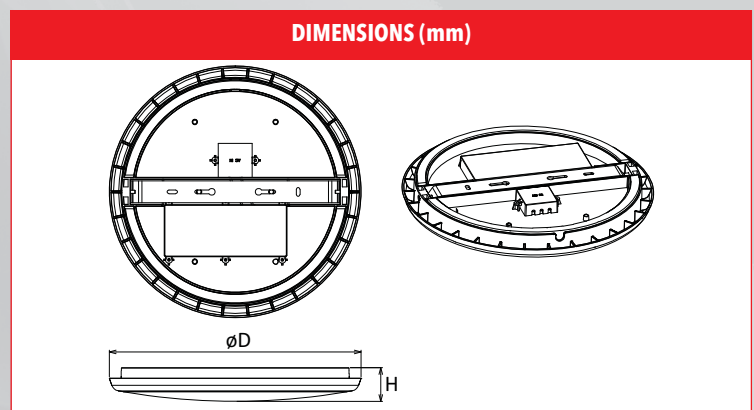

TRADE\$AVE

Weatherproof Oyster Light For Ceilings & Walls

Features

- Polycarbonate base & diffuser
- Slide switch function for colour temperature change
- High efficiency SMD chips
- Constant current driver
- Double insulated
- Large terminals for easy installation
- Operating temp: -20°C to +45°C
- IP54 rated

Dimming Options

- Trailing and leading edge
- Universal

**IPART
VEET
APPROVED**

CERTIFICATION	IP RATING	DIMMABLE
COLOUR CHANGE	DOUBLE INSULATED	BOX CTN QTY
		1 10

Part No.	Voltage	Watt	PF	CCT	Ra	Lumens	Beam Angle	Lifetime hrs	Fitting Colour	Dimensions (øD x H) mm
TSOYS18WTRI	200-240V	18W	0.9	3000K-4000K-5700K	80	1620-1890-1855	120°	40,000	White	300 x 40
TSOYS25WTRI	200-240V	25W	0.9	3000K-4000K-5700K	80	2480-2700-2610	120°	40,000	White	350 x 40