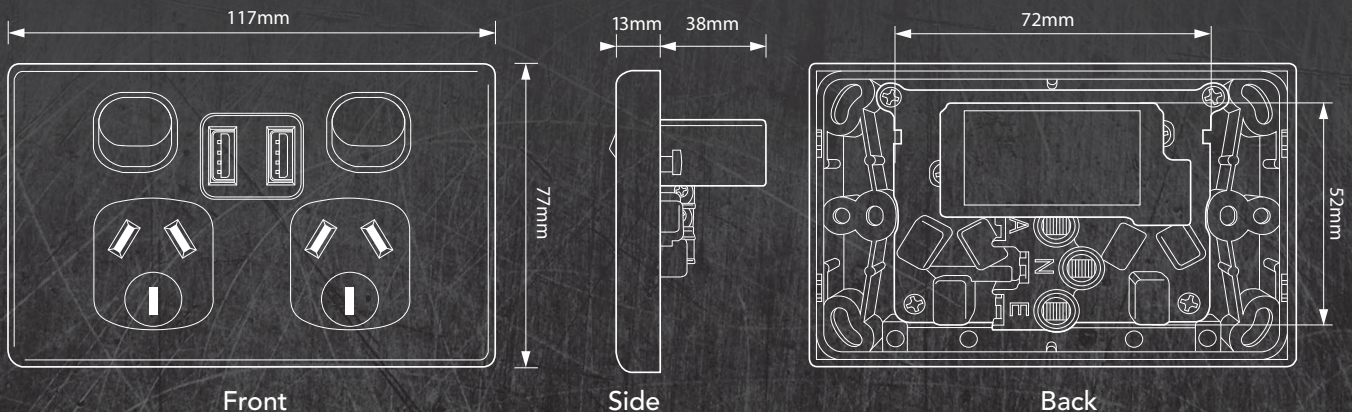

TRADE\$AVE

Double 10A Powerpoint with Twin USB Ports

TSUSB2GPO2
(RPOD35USB)

Features

- 10A double socket outlet
- Integrated dual USB charger
- Combined USB output 3.5A
- Removable clip on cover
- Bright white finish
- Hang sell pack

Technical Data

- Standard: AS/NZS
- Rating: 10A, 240V AC
- Rating: USB - 3.5A combined output
- Approval Number: SAA-181923-EA
- Fits standard wall boxes & brackets

Dimensions

Specifications

| Part Number | Description | Box Qty | Rating (Amps) | Rating (Volts) |
|-------------|--------------------------------------|---------|---------------------------|------------------|
| TSUSB2GPO2 | Double Powerpoint with 2 x USB Ports | 5 | 10A (Power) 3.5A (USB) | 240V AC 5V DC |