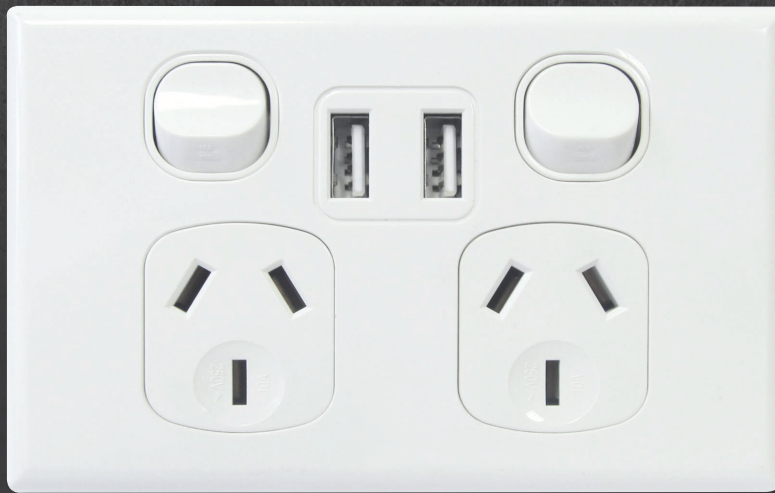

TRADE\$AVE

Double 10A Powerpoint with Twin USB Ports

TSUSB2GPO2
(RPOD35USB)

Features

- 10A double socket outlet
- Integrated dual USB charger
- Combined USB output 3.5A
- Removable clip on cover
- Bright white finish
- Hang sell pack

Technical Data

- Standard: AS/NZS
- Rating: 10A, 240V AC
- Rating: USB - 3.5A combined output
- Approval Number: SAA-181923-EA
- Fits standard wall boxes & brackets

Dimensions

Specifications

| Part Number | Description | Box Qty | Rating (Amps) | Rating (Volts) |
|-------------|--------------------------------------|---------|---------------------------|------------------|
| TSUSB2GPO2 | Double Powerpoint with 2 x USB Ports | 5 | 10A (Power) 3.5A (USB) | 240V AC 5V DC |