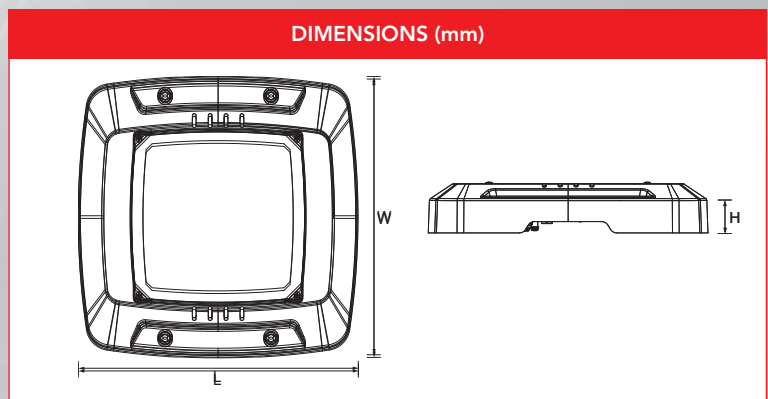

### ■ Features

- Aluminum housing powder coated white
- Tempered glass lens and polycarbonate cover
- Selectable wattage 36-75-100-120W
- Dip switch function for colour temp change
- Slim body design
- Constant current driver
- Surge protected 6kV Line-Line, 10kV Line-Earth
- High efficiency SMD chip 150Lm/w
- Operating temp: -30°C to +50°C
- IP65 rated at IK08 impact resistance

### ■ Installation Options

- Plug-in microwave or PIR sensor
- 501 x 491 x 17mm adaptor plate

<b>CERTIFICATION</b> 	<b>IP RATING</b> 	<b>NON-DIMMABLE</b> 
<b>COLOUR TEMP</b> 	<b>IK RATING</b>  1.7kg @ 300mm	<b>BOX   CTN QTY</b> <b>1   1</b>

Part No.	Voltage AC	Watt	PF	CCT	Ra	Lumens	Beam Angle	Lifetime hrs	Fitting Colour	Dimensions (L x W x H)mm	Weight
TSTSCP01	200-240V	36-120	0.95	3K-4K-5K	70	5400-11250-15000-18000	120	63,000	White	368 x 368 x 61	2.8kg