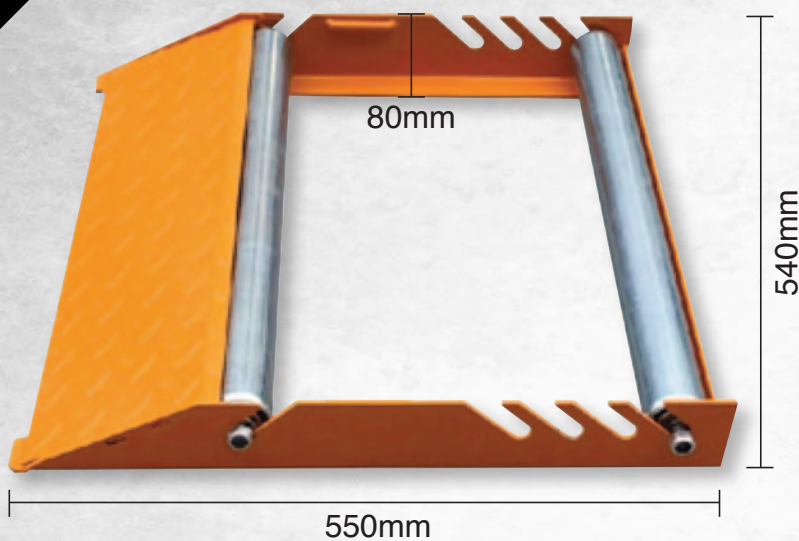

## Features

- Max loading capacity 300kg
- Max cable drum width 520mm
- Max cable drum diameter 300-700mm
- Cable ramp makes loading easy
- Adjustable roller for correct cable drum support
- Sturdy construction
- Easy to move
- Simple operation

## Features

- Max loading capacity 200kg
- Stand height 500mm
- Stand length 1200mm
- 50mm pole diameter
- Sturdy construction
- Easy to move
- Simple operation

W/Sale Price  
**\$219.30**  
+GST

Part# GCDA-FRAMESTANDJ