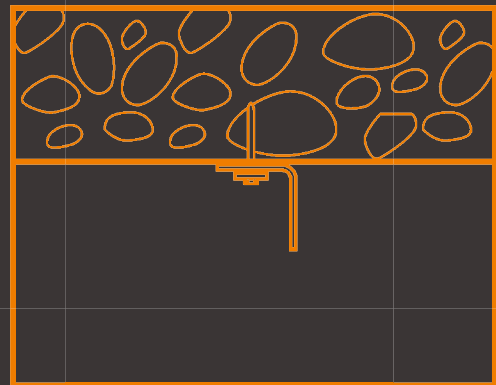

SHOT-LOCK

THE SPECIFICS

The range consists of a pre-determined length of wire from 1 metre to 10 metres with a choice of Safe Working Loads:

- G 10kg
- S 25kg

The system consists of wire and zip-clip with a shot fire termination complete with a ballistic point.

THE APPLICATIONS

Suitable for fixing substrates including:

- Concrete slab
- Profile steel decking
- Steel Beams. SFN19 metal nail required

THE TECHNICAL INFORMATION

- Key free release system
- Available in single or double wire drop
- Eliminates drilling
- Tear drop shape allows for wire to rotate through 180° in bracket for angled applications
- Wire rotation reduces pressure on nail when service is not directly below anchor point
- Ballistic point nail compatible with a range of Powder Actuated Tools (PAT)
 - » Hilti DX460
 - » Hilti DXA40
 - » Hilti DXA41
 - » Hilti DX351
 - » Spit P200
 - » Spit P370
- High tensile galvanised wire 1960 N/mm² grade 7 x 7 construction
- BSEN 12385 Standard

THE INSTALLATION

- Ensure substrate is suitable for nail and cartridge
- Locate nail into the barrel of the Powder Actuated Tool
- For firing follow the gun manufacturers' guidelines
- Pass the wire through the zip-clip in the direction of the arrow
- Pass through or around your required suspension and back through the zip-clip leaving 15cm of wire protruding
- Always confirm engagement of the zip-clip on the wire by pushing the pin in the opposite direction to the arrows indicated