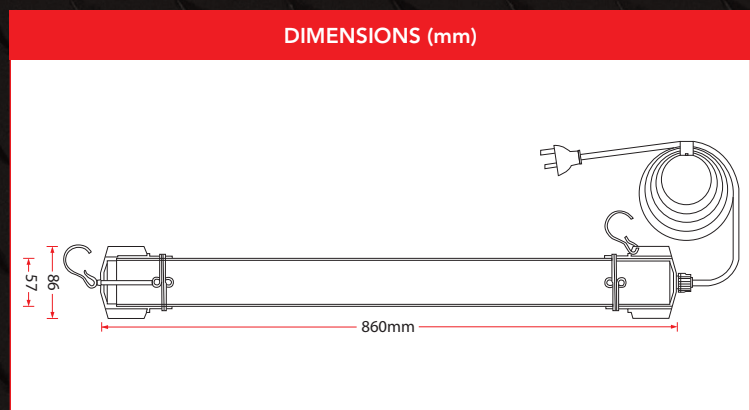

VERSA-LITE®

COMPACT SERIES PORTABLE HANDLAMP 240VAC

- Robust maintenance free construction
- Highly efficient long life SMD's with integrated driver
- Integrated endcap On/Off switch with LED power on indicator light
- Thermoplastic anti-roll finned end caps
- Advanced polycarbonate UV stabilised outer case with internal prisms and opal diffuser
- Oil, petrol and corrosion resistant
- Red colour coded endcap and cable to reflect the voltage (240VAC)
- Removeable hanging hooks
- Heavy duty PVC sheathed 6.0m lead with 2-Pin plug
- Operating temperature range -20°C to +40°C
- Impact resistant rating IK07
- Environmental protection IP65

CERTIFICATION	IP RATING	CABLE
		6m with 2-Pin Plug
IK RATING	BOX CTN QTY	
 0.5kg @ 400mm	1 6	

Part No.	Voltage	Power (W)	Current (A)	CCT	Ra	Lumens	Lifetime hrs	Weight (kg)	Length (L x Dia)mm
VER169604	90 - 265VAC	20W	0.07 - 0.09	5000K	80	1800	50,000	1.8	860 x ø86