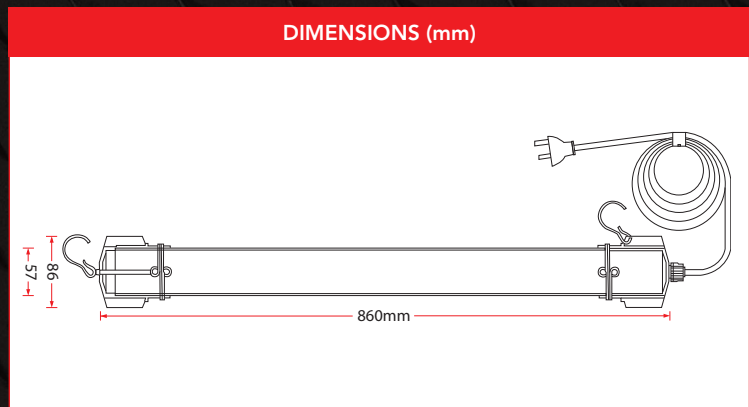

VERSA-LITE®

COMPACT SERIES PORTABLE HANDLAMP 12-24VDC

- Robust maintenance free construction
- Highly efficient long life SMD's with integrated extra low voltage driver
- Integrated endcap On/Off switch with LED power on indicator light
- Thermoplastic anti-roll finned end caps
- Advanced polycarbonate UV stabilised outer case with internal prisms and opal diffuser
- Oil, petrol and corrosion resistant
- Black colour coded endcap and cable to reflect the voltage (12-24VDC)
- Removeable hanging hooks
- Heavy duty PVC sheathed 6.0m lead with battery clips
- Operating temperature range -20°C to +40°C
- Impact resistant rating IK07
- Environmental protection IP65

CERTIFICATION	IP RATING	CABLE
		6m with battery clips
IK RATING	BOX CTN QTY	
 0.5kg @ 400mm	1 6	

Part No.	Voltage	Power (W)	Current (A)	CCT	Ra	Lumens	Lifetime hrs	Weight (kg)	Length (L x Dia)mm
VER168618	12-24VDC	20W	0.95 - 1.9	5000K	80	1800	50,000	0.8	860 x ø86