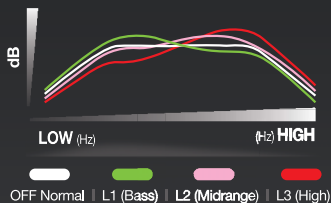

Uninterrupted Communication

Master Scan® allows a group of users to seamlessly communicate on not just one channel but a group of channels. If your current channel is interrupted by others outside of the group, all radios in your group will automatically hop to a new clear channel allowing seamless uninterrupted communication to continue.

Choose from 4 different audio settings (Normal, Bass, Midrange and High) to provide a natural Voice Enhancer for super clarity and performance.

Only Uniden can bring you this technology – Voice Enhancer.

Allows you to toggle between the Voice Enhancer Feature, Instant Channel or Call Tone Feature depending on your requirements.

9km: Typical Range Line of Sight.

† Operating time (in hours) based on 5% transmitting, 5% receiving and 90% waiting mode using low output power with Lithium-Ion batteries supplied with Auto Battery Save on.

△ 1 year warranty on included accessories.

Specifications subject to change without notice.

UH850S

INCLUDED IN THE BOX

- 1 x UH850S UHF Radio
- 1 x Antenna
- 1 x Desktop Charge Cradle
- 1 x External Speaker Microphone (SM800)
- 1 x Lithium-Ion Rechargeable Battery
- 1 x AC Adaptor
- 1 x Belt Clip (Flat Type)
- 1 x Earphone MIC (EM800)
- 1 x Cigarette Lead Cable

UH850S-2TP

- 2 x UH850S UHF Radio
- 1 x Dual Desktop Charge Cradle
- 2 x Speaker Microphones (SM800)
- 1 x Cigarette Lead Battery Saver Charger (CK-850)
- 1 x Magnetic Antenna
- 2 x Lithium-Ion Rechargeable Battery
- 2 x Earpiece MIC (EM800)
- 1 x AC Adaptor
- 2 x Belt Clip (Flat – Type)
- 1 x Waterproof Carry Case

80 UHF Channels*: Choose from up to 80 Frequencies to transmit and receive messages

Waterproof*: Meets the world standard IPX7/JIS7. Being defined as having no ingress of water when immersed at 1 metre for 30 minutes.