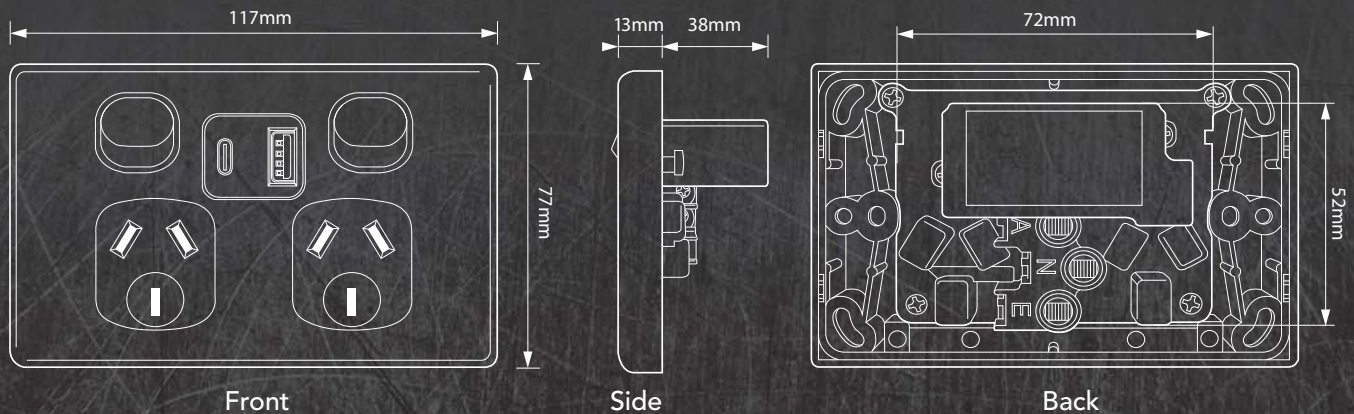

### Features

- 10A double socket outlet
- Integrated dual USB chargers type A and C
- Combined USB output 3.5A
- Removable clip on cover
- Bright white finish
- Hang sell pack

### Technical Data

- Standard: AS/NZS
- Rating: 10A, 240V AC
- Rating: USB - 3.5A combined output
- Approval Number: SGS/200882
- Fits standard wall boxes & brackets

**TSUSB2ACGPO2**  
**(RPOD10U-AC)**

### Dimensions

### Specifications

Part Number	Description	Box Qty	Rating (Amps)	Rating (Volts)
TSUSB2ACGPO2	Powerpoint, Double, 10A with 2 x USB A & C Type Ports, 3.5A Combined	5	10A (Power) 3.5A (USB)	240V AC 5V DC

 **1300 555 586**  
 **repelec.com.au**