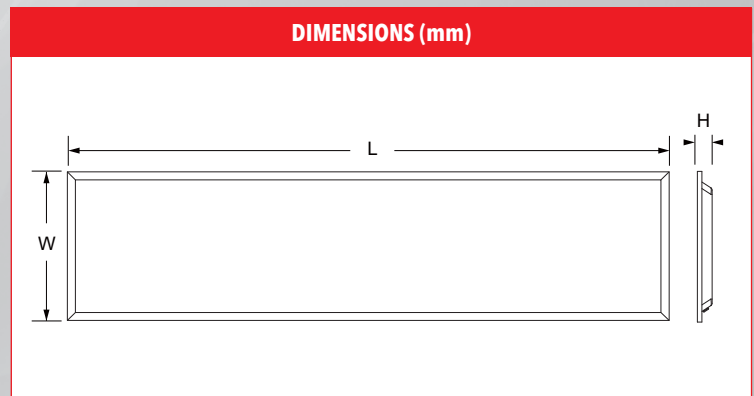

Installation Options

- Pendant
- Recessed

CERTIFICATION	IP RATING	DIMMABLE
COLOUR CHANGE	BOX | CTN QTY	
	115