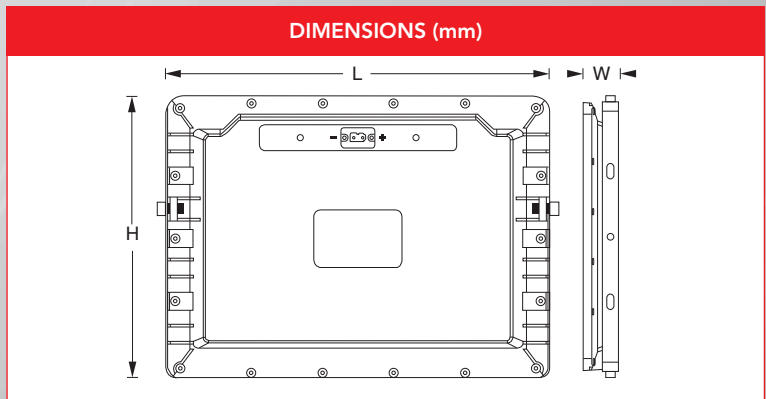

NEW

TRADE\$AVE

25 & 35W LED Solar Floodlights

Features

- Aluminium housing powder coated grey
- UV stabilised polycarbonate diffuser
- Low profile design
- High efficiency SMD chip 180Lm/w
- Operating Temp: -10°C to +60°C
- Charging time: 4-6 hours
- Solar panel: 5V/30W & 5V/50W
- Solar cable length: 5m with PG60 weatherproof connector
- IP65 rated IK08
- Multi-function remote control:
 - On/Off
 - Brightness adjustment: 10-100%
 - Auto dusk to dawn setting
 - 3, 5 or 8 hour preset run on times

IP RATING	DIMMABLE	WARRANTY
		
IK RATING	DIY	BOX CTN QTY
 1.7kg @ 300mm		1 1

Part No.	Battery	Watt	CCT	Lumens	Beam Angle	Run Time hrs	Fitting Colour	Dimensions (L x H x W)mm	Weight
TSFL25WSOLAR	3.2VDC/30Ah	25	6000K	4,500	90	12-16	Grey	369 x 255 x 45	2.6kg
TSFL35WSOLAR	3.2VDC/50Ah	35	6000K	6,300	90	12-16	Grey	441 x 301 x 45	4.4kg

Part No.	Description
TSFL25WSOLAR	LED 25W Solar Floodlight Includes Solar Panel & Cable 4500lm
TSFL35WSOLAR	LED 35W Solar Floodlight Includes Solar Panel & Cable 6300lm

1300 555 586
repelec.com.au

Facebook, Instagram, Twitter, YouTube icons
@RepelecAU