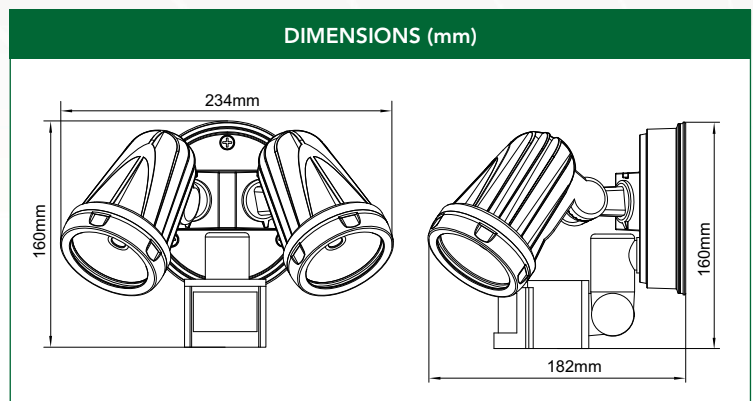

NEW

ALCHEMY

LED Spotlight Tricolour with Sensor FORTE

Features

- Wall mount
- 2050 Lumens
- High quality aluminium frame that acts as a heat-sink
- Quick connect base
- Manual override wiring option
- Switchable colour temperature
- IP54 rated

Sensor

- 180° detection angle
- 12m detection range
- Lux level adjustment
- Time duration adjustment
- Built-in daylight sensor

**QUICK
CONNECT
BASE**

CERTIFICATION	IP RATING	DIMMABLE
TRICOLOUR	BOX CTN QTY	
	1 8	

Part No.	Voltage	Watt	PF	CCT	Ra	Lumens	Beam Angle	Lifetime hrs	Fitting Colour	Dimensions (L x W x H)mm
TSAL8F034502BS	240V	2 x 15W	>0.9	3000K/4000K/5000K	>80	2,050	120°	50,000	Black	234 x 182 x 160

1300 555 586
repelec.com.au