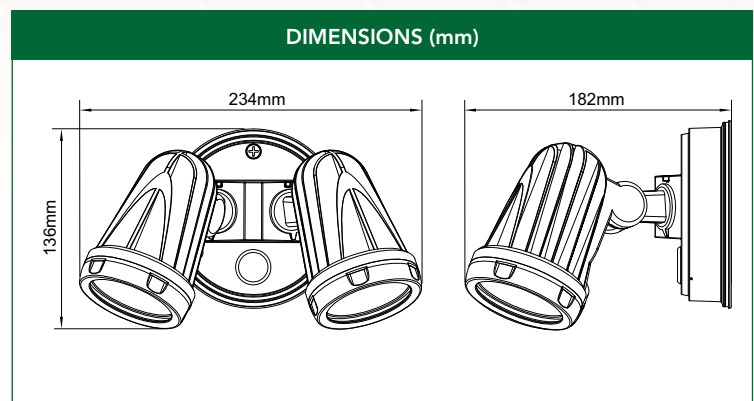

NEW

ALCHEMY

LED Spotlight Tricolour FORTE

Features

- Wall/ceiling mount
- 2050 Lumens
- High quality aluminium frame that acts as a heat-sink
- Quick connect base
- Switchable colour temperature
- IP65 rated

CERTIFICATION	IP RATING	DIMMABLE
TRICOLOUR	BOX CTN QTY	
	1 8	

Part No.	Voltage	Watt	PF	CCT	Ra	Lumens	Beam Angle	Lifetime hrs	Fitting Colour	Dimensions (L x W x H)mm
TSAL8FO34502B	240V	2 x 15W	>0.9	3000K/4000K/5000K	>80	2,050	120°	50,000	Black	234 x 182 x 136