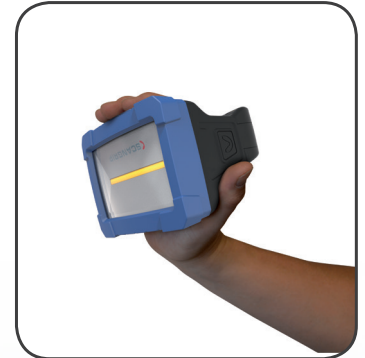

STAR

Work light and floodlight in one

Specifications	
Lumen Range: Low - High	500/1000
Operating Time: Low - High	5hrs/2.5hrs
Charging Time:	6hrs
Battery:	5200 mAh Li-ion
Operating Temperature:	-10°C to +40°C
Environmental Protection:	IP65

Product Features

- Extremely powerful illumination, up to 1000 lumen
- Rechargeable with up to 5h operation time
- Waterproof, IP65
- Ergonomic design for a comfortable, firm grip
- Sturdy handle with built-in magnet
- Durable housing made of shock-resistant plastic material
- Built-in power bank with USB outlet
- Rechargeable via USB or 240V charging adaptor (sold separately)