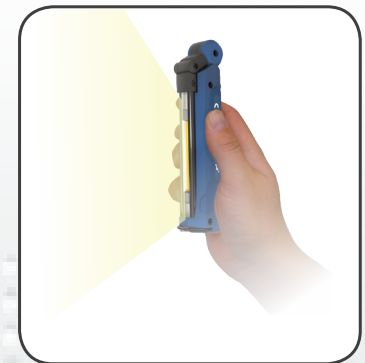

MINI SLIM

Small 3-in-1 slim COB LED work light

Specifications	
Lumen Range: Low - High	100/200 / Spot: 100
Operating Time: Low - High	5hrs/2.5hrs / Spot: 3hrs
Charging Time:	3hrs
Battery:	1200 mAh Li-ion
Operating Temperature:	-10°C to +40°C
Environmental Protection:	IP30

Product Features

- 3-in-1: inspection light, work light and flashlight in one lamp
- Extremely powerful illumination
- Ultra slim and compact design, only 9mm
- Strong built-in magnet and hook
- 2 light settings (50% or 100%)
- Rechargeable via USB or 240V charging adaptor (sold separately)