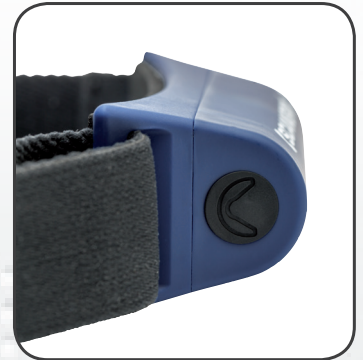

ZONE

COB LED rechargeable headlamp

Specifications	
Lumen Range: Low - High	75/150
Operating Time: Low - High	4hrs/2hrs
Charging Time:	3hrs
Battery:	800 mAh Li-ion
Operating Temperature:	-10°C to +40°C
Environmental Protection:	IP30

ILLUMINATED AREA

STANDARD
HEADLAMP

ZONE
HEADLAMP

Product Features

- Lights up your entire field of view
- New rechargeable battery technology
- Designed for professional work
- 2 light settings (50% or 100%)
- Low weight (only 66g)
- Easy adjustable headband (25mm)
- Rechargeable via USB or 240V charging adaptor (sold separately)