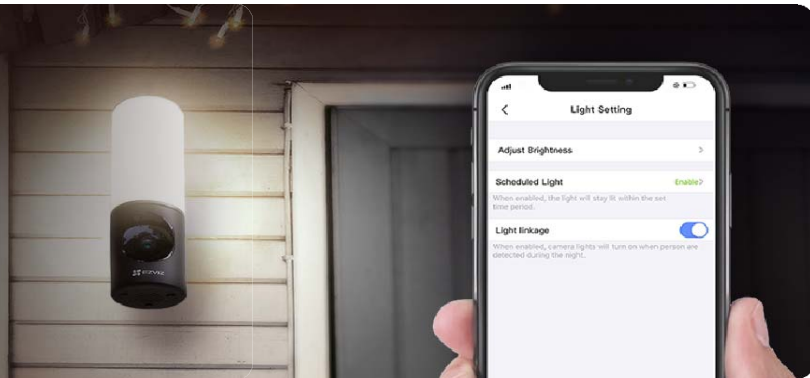

NEW

LC3 | Smart Security Wall-Light Camera

A two-in-one for smart lighting and advanced security

4MP 2K Resolution

AI-Powered
Human Detection

Built-in 32 GB
eMMC Storage

Color Night Vision

700-Lumen
Brightness

157°

157-Degree
Diagonal FOV

Wi-Fi 2.4 GHz
with Dual Antennas

Two-Way Talk

IP65 Dust and
Water Protection

1300 555 586
repelec.com.au

@RepelecAU

Adjustable brightness with easy controls on the app.

With an adjustable wall light of up to 700-lumen, the LC3 provides easy, energy-saving custom lighting with simple controls using the EZVIZ App.

Superior details with higher resolution.

Thanks to its 4MP camera, the LC3 excels at delivering high-quality imaging with sharp details. It's ideal for even large space monitoring.

2MP (1920×1080)

4MP (2560×1440)

Clear and colorful imaging, even at night.

The LC3 provides extra support to late-night surveillance thanks to its color night vision feature, which can be automatically or manually switched on with the use of the built-in light*.