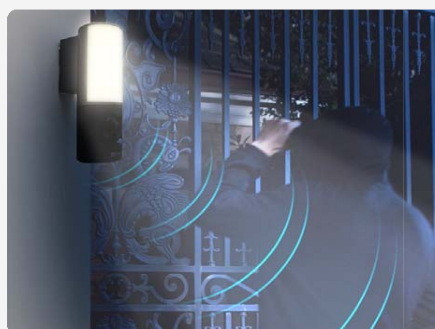

With an adjustable wall light of up to 700-lumen, the LC3 provides easy, energy-saving custom lighting with simple controls using the EZVIZ App.

Superior details with higher resolution.

Thanks to its 4MP camera, the LC3 excels at delivering high-quality imaging with sharp details. It's ideal for even large space monitoring.

2MP (1920×1080)

4MP (2560×1440)

Clear and colorful imaging, even at night.

The LC3 provides extra support to late-night surveillance thanks to its color night vision feature, which can be automatically or manually switched on with the use of the built-in light*.

*The color night vision mode will be enabled when the LC3 light is at the highest brightness.

AI-powered person detection for more accurate alarm.

24/7 protection with 100-dB siren and flash spotlights.