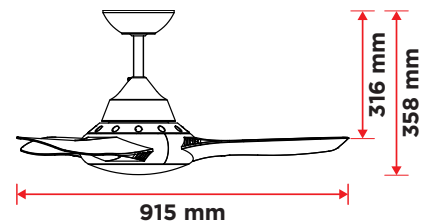

ACCESSORIES AVAILABLE

- Remote control
- Extension rods 900mm & 1500mm

EVOII36LED1BK
BLACK