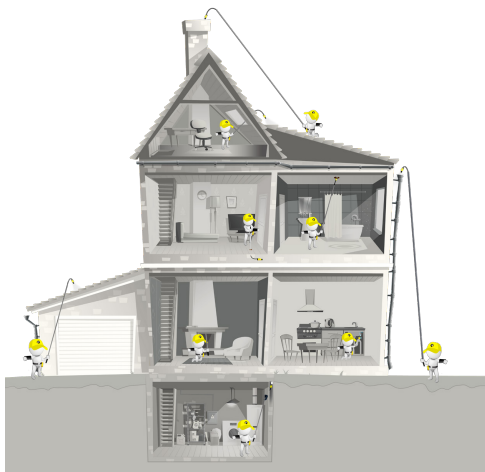

AVAILABLE FROM

Authorised Channel Partner