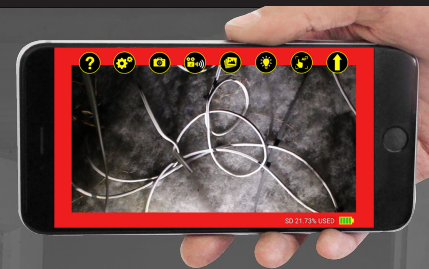

FERRET PLUS

Multipurpose Wireless Inspection Camera & Cable Pulling Tool

MULTI AWARD WINNER

Non-contact voltage detector
Free App gives an audio and visual alert

FERRET PLUS - PRODUCT INFORMATION

Multipurpose Wireless Inspection Camera & Cable Pulling Tool

Ferret Tools is creating the future with new thinking and innovation in smart inspection camera technology for Trades & DIY to help build an easier and safer work environment.

For those of you that care about having the most reliable and durable tools with the latest smart technology to help work faster, easier and safer, inspect with a Ferret.

The Ferret Plus, designed and engineered by Ferret Tools, comes with the world's first ever non-contact voltage detector that is not handheld to help detect live cables from a greater reach than ever before. The Ferret Plus is perfect for someone who loves having the latest technology with all the bells & whistles including award-winning features to help work easier, faster & safer.

More viewing camera angle options

Better control in narrow spaces

FERRET PLUS

Multipurpose Wireless Inspection Camera & Cable Pulling Tool

MULTI AWARD WINNER

FERRET PLUS - KEY FEATURES

Built in WiFi hotspot
Range of up to 50' (15m)