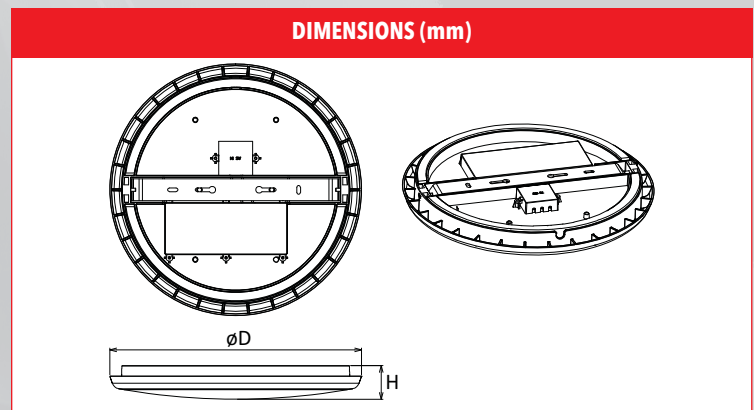

Part No.	Voltage	Watt	PF	CCT	Ra	Lumens	Beam Angle	Lifetime hrs	Fitting Colour	Dimensions (øD x H) mm
TSOYS18WTRI	200-240V	18W	0.9	3000K-4000K-5700K	80	1620-1890-1855	120°	40,000	White	300 x 40
TSOYS25WTRI	200-240V	25W	0.9	3000K-4000K-5700K	80	2480-2700-2610	120°	40,000	White	350 x 40

1300 555 586
repelec.com.au

rep ELEC
TRADE SOLUTIONS

@RepelecAU