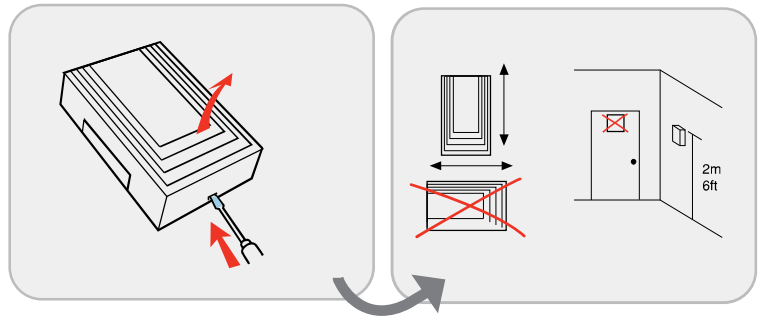

Fixed Wall Mounted Chimes

BIG BEN	D230
<ul style="list-style-type: none"> • 2+1 notes (back door option) • 6 products in outer pack 	
DETAILS	DIMENSIONS
4 x R14/C batteries	
D780 transformer	171 x 105 x 49mm
80dB @ 1m	
UNIT BARCODE 5004100214126	