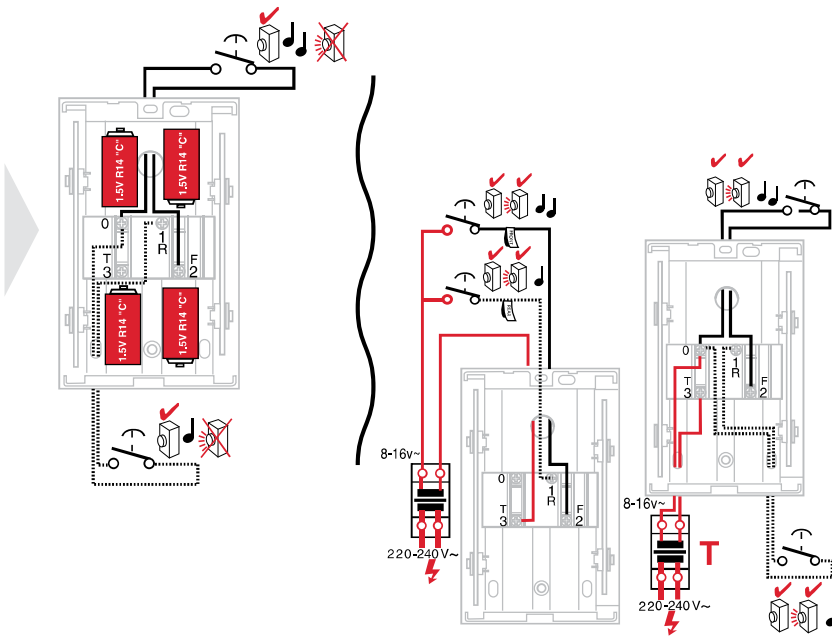

Fixed Wall Mounted Chimes

BIG BEN	D230
<ul style="list-style-type: none"> • 2+1 notes (back door option) • 6 products in outer pack 	
DETAILS	DIMENSIONS
4 x R14/C batteries	
D780 transformer	171 x 105 x 49mm
80dB @ 1m	
UNIT BARCODE 5004100214126	

*Batteries not included

ATTENTION!				
	—	✓	✓	✓
	✓	✓	✓	✓

T = Transformer

Technical Information

MINI WIRED CHIMES	COLOUR	NUMBER OF TUNES	TUNE NAMES	BATTERIES	TRANSFORMERS	SOUND LEVEL DB@1M	MAX POWER VA/W
D846 Oakland	White	2	3 Note Gong	Chime: 3 x 1.5v LR6 (AA)	D780	75	2W

CHIMES, BELLS, BUZZERS AND KITS	VOLTAGE	SIGNAL 1	SIGNAL 2	BATTERIES	HONEYWELL TRANSFORMER	MAX POWER VA/W	SOUND LEVEL DB@1M MAX.	SOUND FREQUENCY NOTE 1 HZ	SOUND FREQUENCY NOTE 2 HZ
D107 Facet	6V DC/8V AC	2-Note		4 x R14/C	D780	6 W	80	740	587
D113 Surf	6V DC/8V AC	2-Note		4 x R14/C	D780	6 W	80	740	587
D117 Ding Don	6V DC/8V AC	2-Note		4 x R14/C	D780	6 W	80	740	587
D230 Big Ben	6V DC/8V AC	2-Note	1-Note	4 x R14/C	D780	6 W	80	740	587
D454 Warbler	6V DC/8V AC	Warbling	1-Note	4 x R14/C	D780	6 W	87	740	587
D182 Minibuzzer	8V AC	Buzzer		N/A	D770		80		
D792 Underdome	8V AC	Bell		N/A	D770		85		
D902 Bell-in-One	3V DC	Bell		2 x R20/D	N/A		80		
D973 Bell Kit	3V DC	Bell		2 x R20/D	N/A		80		

Note: Spare lamps fit older versions only. The lamp is inside the button on new models. For clarification, check product.

TRANSFORMERS	SWITCH	MOUNTING TYPE	PRIMARY	SECONDARY
D770 Transformer	No	DIN/Surface	220-240V, 50Hz	8V 0.5A
D780 Transformer	No	DIN/Surface	220-240V, 50Hz	8V 1A
D765 Transformer	No	DIN/Surface	220-240V, 50Hz	12V 1A